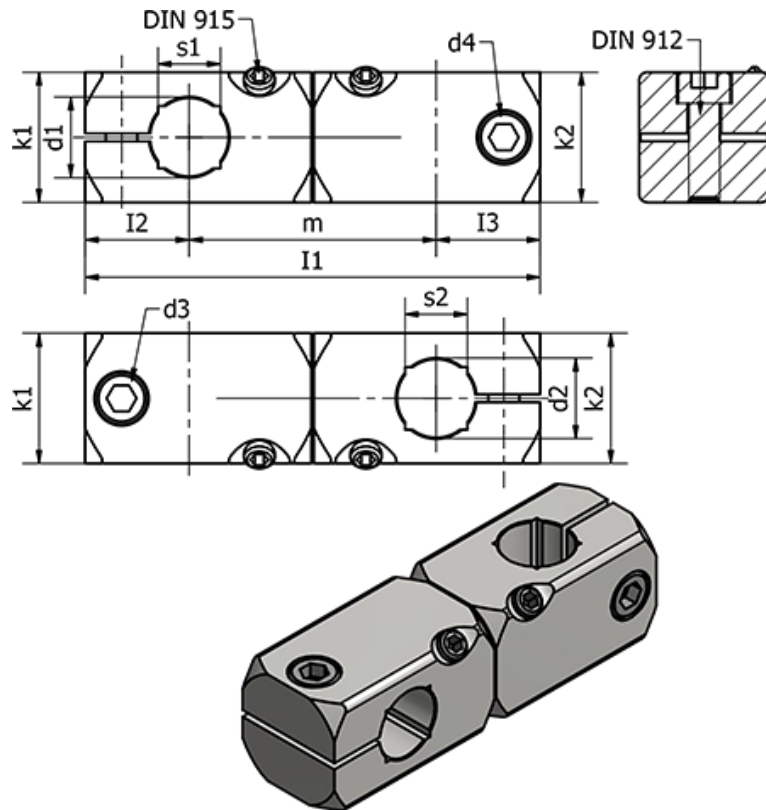

Article number: 20475B8B8ELS

Description: E+G Two-way clamp mounting - GN 475-B8-B8-ELS

Measures

Clamping kit for d3 = GN 511-M4-16

Clamping kit for d4 = GN 511-M4-16

d1 = 8

d2 = 8

d3 = M4

d4 = M4

l1 = 52.5

l2 = 13

l3 = 13

k = 16

k2 = 16

m = 26.5

s1 = -

s2 = -

Weight (g) = 34